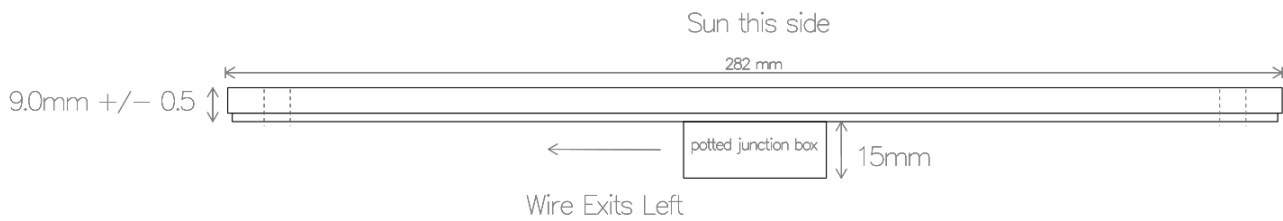

5 Watt Solar Mounting

S9 Drawing 5002A

Front View

Back View