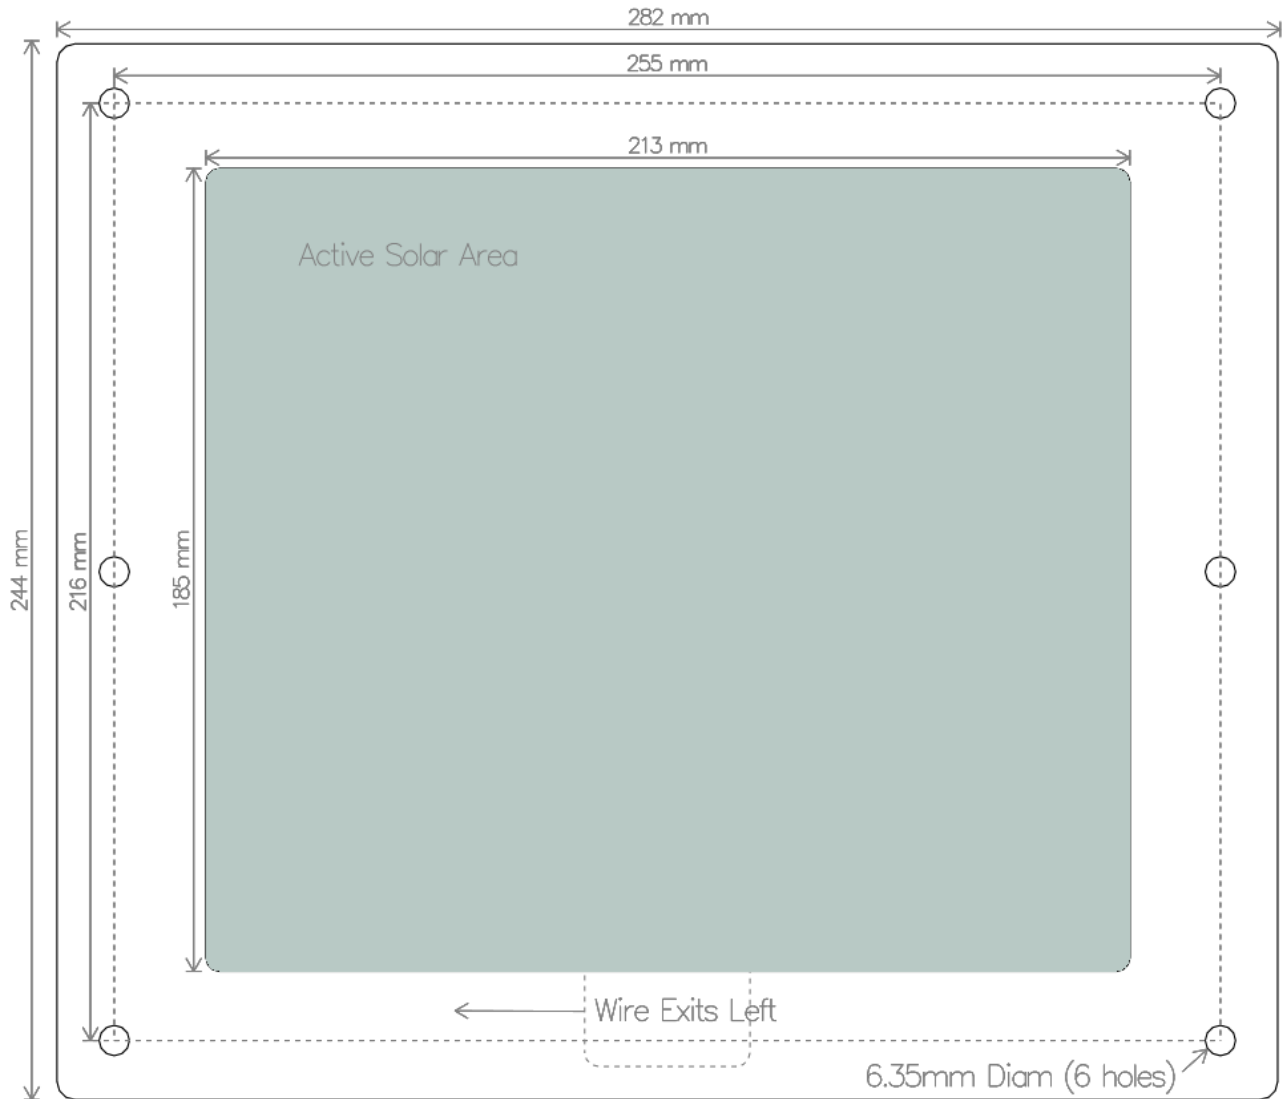

5 Watt Solar Mounting

S9 Drawing 5002A

Front View

Back View